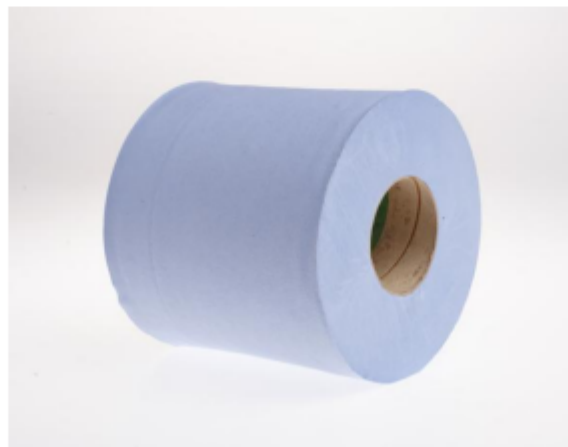

# Product Specification

Product Title	CENTREFEED ROLL 2 PLY BLUE 150M 6 ROLLS / PACK
Product Code	ESESB3325

## Centrefeed Rolls 2 Ply Blue 375 Sheets – 3325 Case of 6 Rolls

Sheet size (open)	173mm x 380mm
Core size and type	77mm collapsible core
Paper	100% Recycled
Inner quantity	375 Sheets per Roll
Quantity per case	6 Rolls
Case dimensions	570mm x 380mm x 174mm
Gross weight per case	5.55kg
Cases per pallet	50